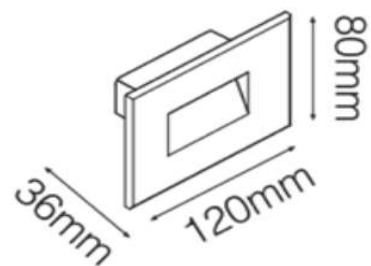

Remarks:-

Address: Plot #7 Saroorpur-Nangla Industrial Area,Ballabgarh-Sohna Road,Faridabad-121005

Email: info@sovitron.com